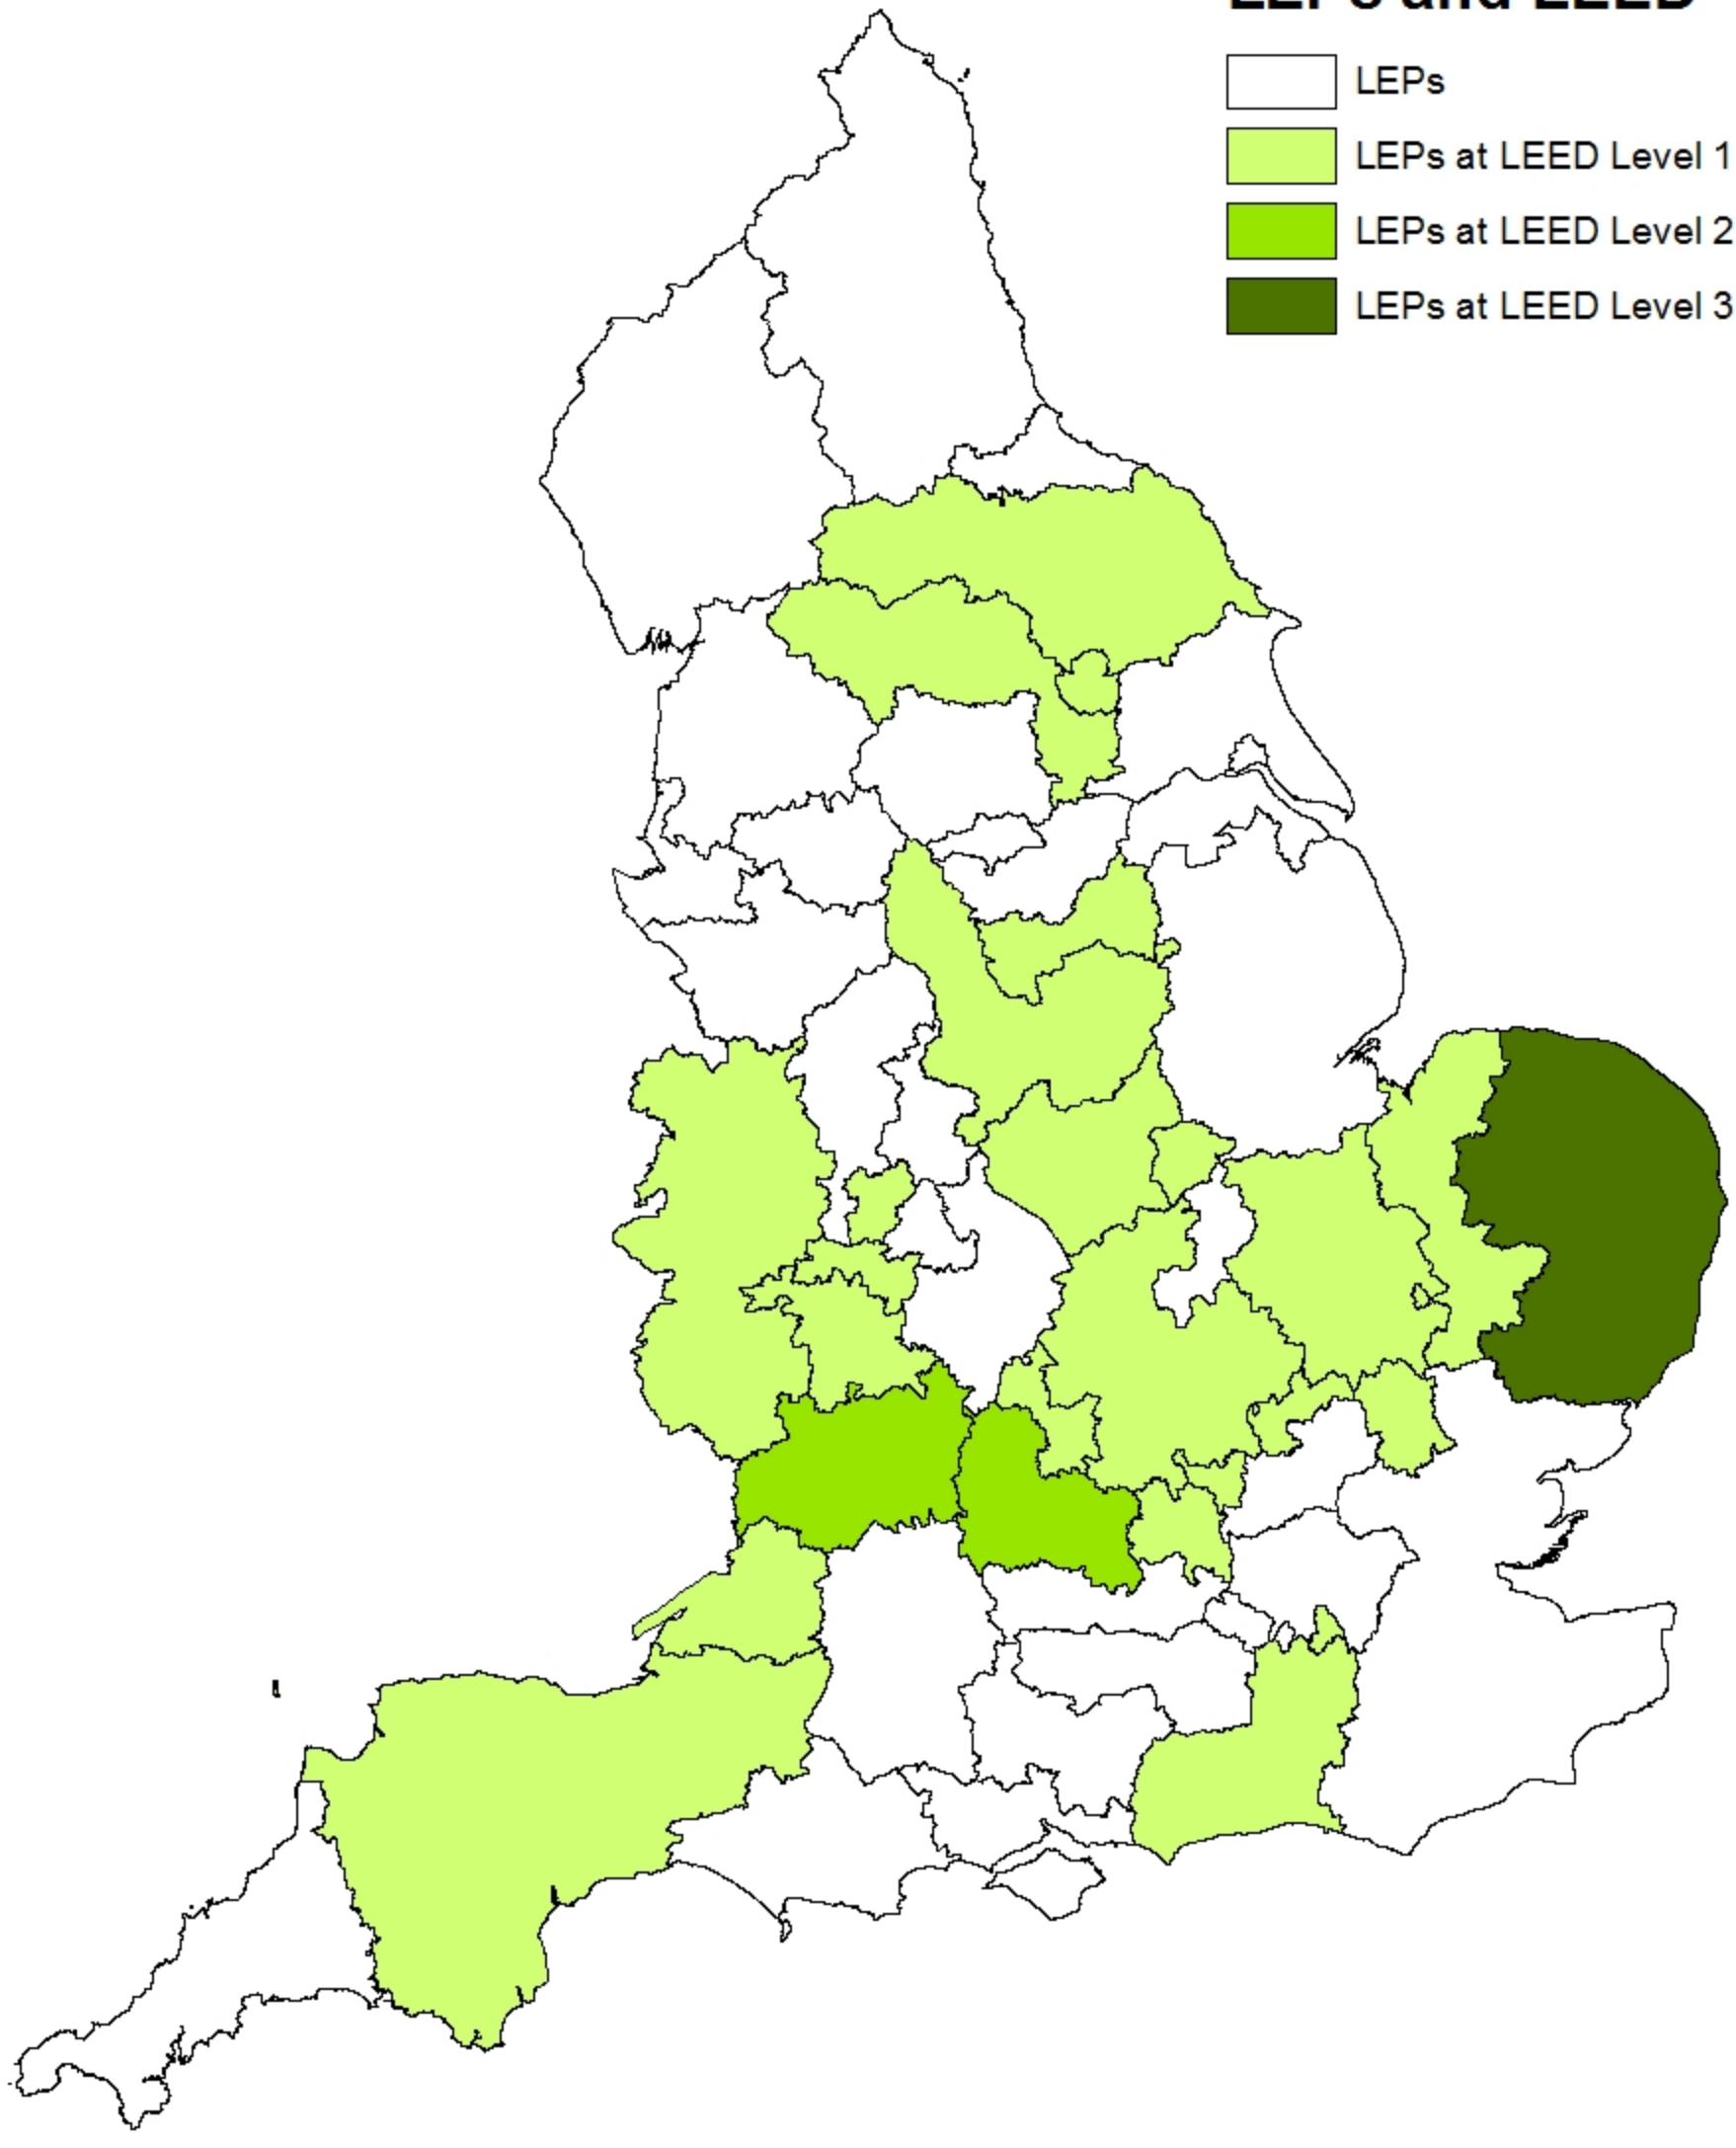

Local Enterprise Partnerships Uptake of the LEED Toolkit (as at 9th January 2015)

LEPs and LEED

-  LEPs
-  LEPs at LEED Level 1
-  LEPs at LEED Level 2
-  LEPs at LEED Level 3

Scale (at A3): 1:2,286,267

Map produced by Nick Dales,
Date: 9th January 2015

© Crown copyright and database rights 2014
Ordnance Survey 100022021.